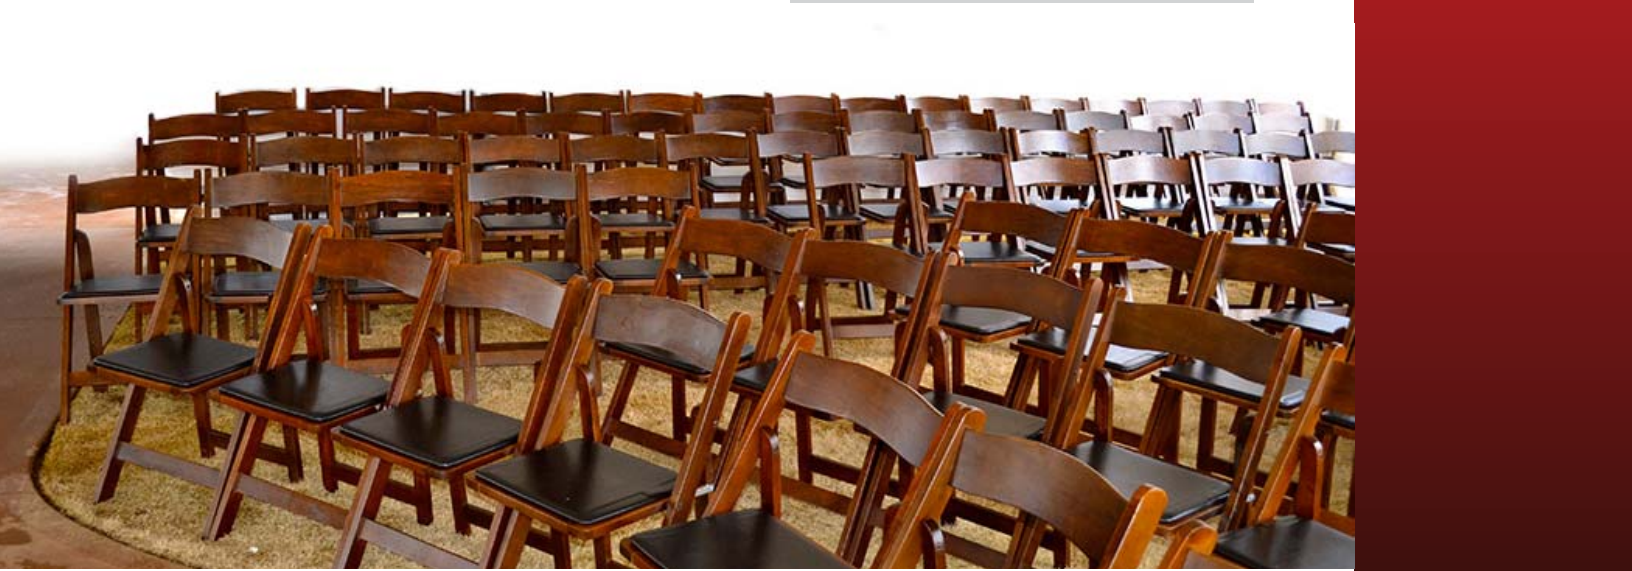

Chairs & Tables

Chairs

- **$1.25** Plastic Folding Chair (Black)
- **$1.25** Plastic Folding Chair (Brown)
- **$1.75** Plastic Folding Chair (White)
- **$1.85** Plastic Folding Chair Fan Back (White)
- **$3.25** Resin Folding Chair (White)
- **$3.50** Wood Folding Chair (Black)
- **$3.50** Wood Folding Chair
  (Fruitwood w/black or tan pad)
- **$7.50** Chiavari Chair (Gold, Mahogany, or White)
- **$11** Bar Stool w/Back
- **$3** Conference Chair (Black w/pad)

(Setup and take down of chairs .25 each)

Pews & Benches

- **$25** 7' Church Pew
- **$35** 8' Church Pew
- **$45** 9' Church Pew
- **$55** 11' Church Pew
- **$15** Garden Bench

Lounge Furniture

- **$150** Sofa (White Leather)
- **$75** Chair (White Leather)
- **$20** Coffee Table

Tables

- **$7** Banquet 6' x 30" (Wood)*
- **$8** Banquet 8' x 30" (Wood)*
- **$12** Cocktail 30" (Round)
- **$8.25** Square 48"
- **$6.50** Round 48"
- **$7.50** Round 60"
- **$10** Round 72"
- **$8.50** 18" x 96" Rectangle Table (Laminate)
- **$8.50** 18" x 96" Rectangle Table (Wood) *
- **$9** 5 1/2' Serpentine Table
- **$9** Conference Table 18" x 8'

** requires table coverings.
Setup and take down
of tables $1 each*

Lounge Furniture